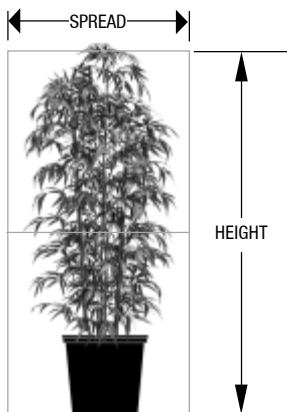

BAMBOO

on Natural Bamboo Canes

BAMBOO on Natural Bamboo Canes

PRODUCT #	HEIGHT	SPREAD	GROW POT SIZE	# TRUNKS	APPX. WEIGHT	IFR AVAILABLE**
91-50074	4'	2'	10"	4	5 LBS	YES
91-50075	5'	2'	10"	4	6 LBS	YES
91-50076	6'	3'	10"	5	7 LBS	YES
91-50077	7'	3'	14"	6	10 LBS	YES
91-50078	8'	4'	14"	7	15 LBS	YES
91-50079	9'	4'	17"	7	20 LBS	YES
91-500710	10'	5'	17"	8	25 LBS	YES
91-500711	11'	5'	17"	8	30 LBS	YES
91-500712	12'	6'	17"	9	35 LBS	YES

**Call for a custom quote on Bamboo trees over 12 ft. Available from 2'-25' tall.
Can also be made in a hedge form.**

**** IFR (Inherent Fire Retardant) foliage option increases price of tree. See price list.**

GROW POT SIZES

Tree Height is measured from the floor to the top of the tree.
Overall spread is generally 3/8 to 1/2 the height.

Optional steel base plates or concrete bases available for all trees at an additional cost.
Call for details.

DESCRIPTION:

Bamboo has become one of our most popular items. Natural poles can be configured in any way, with any amount of clear trunk showing. The foliage can be light or heavy. Our stable weighted bases make installation easy. Can be made in sizes from 2'-25' tall. **Please note:** Due to the fact that these are natural canes, it is possible that they may split over time.