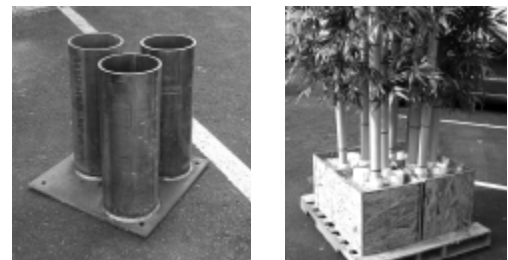

BAMBOO

on Natural Bamboo Canes

BAMBOO on Natural Bamboo Canes

PRODUCT #	HEIGHT	SPREAD	GROW POT SIZE	# TRUNKS	APPX. WEIGHT	IFR AVAILABLE**
91-50074	4'	2'	10"	4	5 LBS	YES
91-50075	5'	2'	10"	4	6 LBS	YES
91-50076	6'	3'	10"	5	7 LBS	YES
91-50077	7'	3'	14"	6	10 LBS	YES
91-50078	8'	4'	14"	7	15 LBS	YES
91-50079	9'	4'	17"	7	20 LBS	YES
91-500710	10'	5'	17"	8	25 LBS	YES
91-500711	11'	5'	17"	8	30 LBS	YES
91-500712	12'	6'	17"	9	35 LBS	YES

**Call for a custom quote on Bamboo trees over 12 ft. Available from 2'-25' tall.
Can also be made in a hedge form.**

**** IFR (Inherent Fire Retardant) foliage option increases price of tree. See price list.**

GROW POT SIZES

Tree Height is measured from the floor to the top of the tree.
Overall spread is generally 3/8 to 1/2 the height.

Optional steel base plates or concrete bases available for all trees at an additional cost.
Call for details.

DESCRIPTION:

Bamboo has become one of our most popular items. Natural poles can be configured in any way, with any amount of clear trunk showing. The foliage can be light or heavy. Our stable weighted bases make installation easy. Can be made in sizes from 2'-25' tall. **Please note:** Due to the fact that these are natural canes, it is possible that they may split over time.