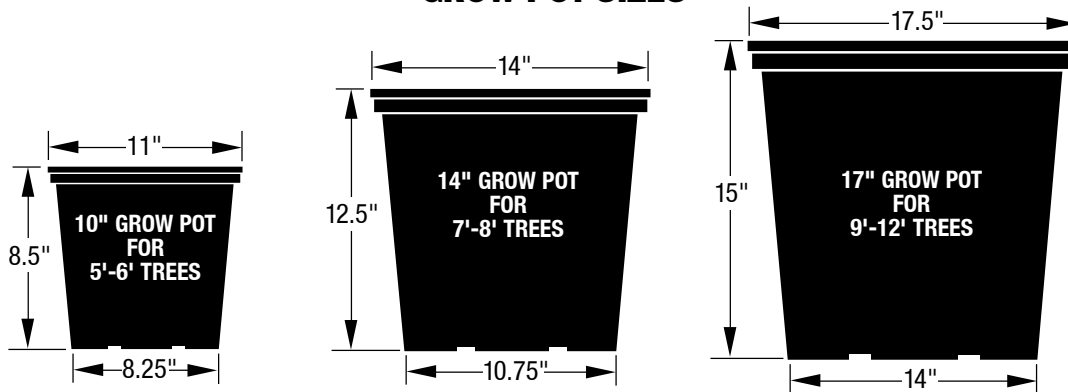

BAMBOO

on Natural Bamboo Canes

BAMBOO on Natural Bamboo Canes

PRODUCT #	HEIGHT	SPREAD	GROW POT SIZE	# TRUNKS	APPX. WEIGHT	IFR AVAILABLE**
91-50074	4'	2'	10"	4	5 LBS	YES
91-50075	5'	2'	10"	4	6 LBS	YES
91-50076	6'	3'	10"	5	7 LBS	YES
91-50077	7'	3'	14"	6	10 LBS	YES
91-50078	8'	4'	14"	7	15 LBS	YES
91-50079	9'	4'	17"	7	20 LBS	YES
91-500710	10'	5'	17"	8	25 LBS	YES
91-500711	11'	5'	17"	8	30 LBS	YES
91-500712	12'	6'	17"	9	35 LBS	YES

**Call for a custom quote on Bamboo trees over 12 ft. Available from 2'-25' tall.
Can also be made in a hedge form.**

**** IFR (Inherent Fire Retardant) foliage option increases price of tree. See price list.**

GROW POT SIZES

Tree Height is measured from the floor to the top of the tree.
Overall spread is generally 3/8 to 1/2 the height.

Optional steel base plates or concrete bases available for all trees at an additional cost.
Call for details.

DESCRIPTION:

Bamboo has become one of our most popular items. Natural poles can be configured in any way, with any amount of clear trunk showing. The foliage can be light or heavy. Our stable weighted bases make installation easy. Can be made in sizes from 2'-25' tall. **Please note:** Due to the fact that these are natural canes, it is possible that they may split over time.