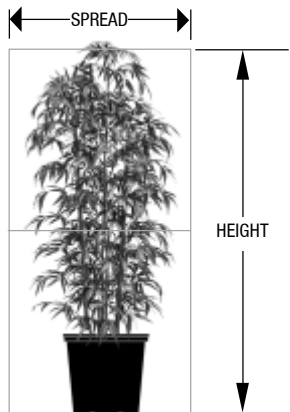

BAMBOO

on Synthetic Canes

BAMBOO on Synthetic Canes

PRODUCT #	HEIGHT	SPREAD	GROW POT SIZE	# TRUNKS	APPX. WEIGHT	IFR AVAILABLE**
96-477060	6'	3'	10"	4	7 LBS	YES
96-477070	7'	3'	14"	5	10 LBS	YES
96-477080	8'	4'	14"	5	15 LBS	YES
96-477090	9'	4'	17"	6	20 LBS	YES
96-477010	10'	5'	17"	6	25 LBS	YES

**Call for a custom quote on Bamboo trees over 12 ft. Available from 2'-25' tall.
Can also be made in a hedge form.**

**** IFR (Inherent Fire Retardant) foliage option increases price of tree. See price list.**

GROW POT SIZES

Tree Height is measured from the floor to the top of the tree.
Overall spread is generally 3/8 to 1/2 the height.

Optional steel base plates or concrete bases available for all trees at an additional cost. Call for details.

DESCRIPTION:

Synthetic canes look absolutely real and will not split like natural canes do. They can be painted any color. The simulated nodes vary on each pole so that a repetitive pattern is avoided. Waterproof and fire retardant. Modular assembly reduces freight and provides very easy installation. Can be made in sizes 2'-25' tall.