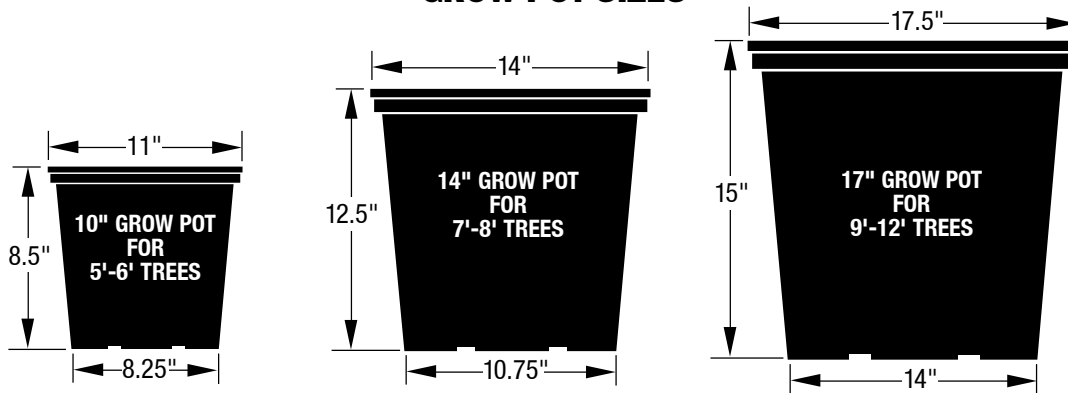

BAMBOO

on Synthetic Canes

BAMBOO on Synthetic Canes

PRODUCT #	HEIGHT	SPREAD	GROW POT SIZE	# TRUNKS	APPX. WEIGHT	IFR AVAILABLE**
96-477060	6'	3'	10"	4	7 LBS	YES
96-477070	7'	3'	14"	5	10 LBS	YES
96-477080	8'	4'	14"	5	15 LBS	YES
96-477090	9'	4'	17"	6	20 LBS	YES
96-477010	10'	5'	17"	6	25 LBS	YES

**Call for a custom quote on Bamboo trees over 12 ft. Available from 2'-25' tall.
Can also be made in a hedge form.**

**** IFR (Inherent Fire Retardant) foliage option increases price of tree. See price list.**

GROW POT SIZES

Tree Height is measured from the floor to the top of the tree.
Overall spread is generally 3/8 to 1/2 the height.

Optional steel base plates or concrete bases available for all trees at an additional cost. Call for details.

DESCRIPTION:

Synthetic canes look absolutely real and will not split like natural canes do. They can be painted any color. The simulated nodes vary on each pole so that a repetitive pattern is avoided. Waterproof and fire retardant. Modular assembly reduces freight and provides very easy installation. Can be made in sizes 2'-25' tall.