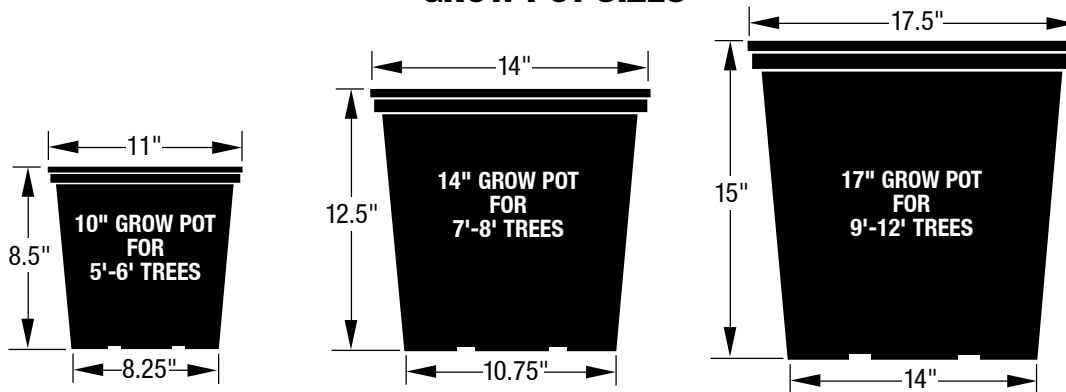

BIRCH

BIRCH

PRODUCT #	HEIGHT	SPREAD	GROW POT SIZE	# TRUNKS	APPX. WEIGHT	IFR AVAILABLE**
91-957806	6'	2'-3'	10"	1	10 LBS	YES
91-957806-2 Deluxe*	6'	3'	14"	2	15 LBS	YES
91-957807	7'	3'	14"	1	15 LBS	YES
91-957807-2 Deluxe*	7'	4'	14"	2	20 LBS	YES
91-957808	8'	4'	14"	1	20 LBS	YES
91-957808-2 Deluxe*	8'	5'	14"	2	25 LBS	YES
91-957810	10'	5'	17"	2	70 LBS	YES
91-957810-2 Deluxe*	10'	6'	17"	3	75 LBS	YES
91-957812	12'	6'	17"	2	80 LBS	YES
91-957812-2 Deluxe*	12'	7'	17"	3	85 LBS	YES

**Call for a custom quote on Birch trees over 12 ft. Available from 6'– 25' tall.
Can also be made in bush and topiary forms.**

* **“Deluxe”** denotes appx. 15%–20% more foliage, and additional trunks.

** **IFR (Inherent Fire Retardant)** foliage option increases price of tree. See price list.

GROW POT SIZES

Tree Height is measured from the floor to the top of the tree.

Overall spread is generally one-half the height.

Optional steel base plates available for all trees at an additional cost. Call for details.

DESCRIPTION:

Our birch trees are manufactured on real white birch trunks. A very realistic artificial birch foliage is used and is an accurate copy of the natural birch leaf. Can be made in sizes from 6'–25'.