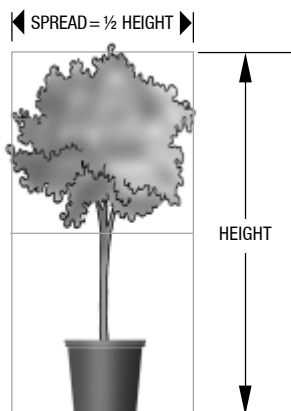

BIRCH

BIRCH

PRODUCT #	HEIGHT	SPREAD	GROW POT SIZE	# TRUNKS	APPX. WEIGHT	IFR AVAILABLE**
91-957806	6'	2'-3'	10"	1	10 LBS	YES
91-957806-2 Deluxe*	6'	3'	14"	2	15 LBS	YES
91-957807	7'	3'	14"	1	15 LBS	YES
91-957807-2 Deluxe*	7'	4'	14"	2	20 LBS	YES
91-957808	8'	4'	14"	1	20 LBS	YES
91-957808-2 Deluxe*	8'	5'	14"	2	25 LBS	YES
91-957810	10'	5'	17"	2	70 LBS	YES
91-957810-2 Deluxe*	10'	6'	17"	3	75 LBS	YES
91-957812	12'	6'	17"	2	80 LBS	YES
91-957812-2 Deluxe*	12'	7'	17"	3	85 LBS	YES

**Call for a custom quote on Birch trees over 12 ft. Available from 6'– 25' tall.
Can also be made in bush and topiary forms.**

* **“Deluxe”** denotes appx. 15%–20% more foliage, and additional trunks.

** **IFR (Inherent Fire Retardant)** foliage option increases price of tree. See price list.

GROW POT SIZES

Tree Height is measured from the floor to the top of the tree.

Overall spread is generally one-half the height.

Optional steel base plates available for all trees at an additional cost. Call for details.

DESCRIPTION:

Our birch trees are manufactured on real white birch trunks. A very realistic artificial birch foliage is used and is an accurate copy of the natural birch leaf. Can be made in sizes from 6'–25'.