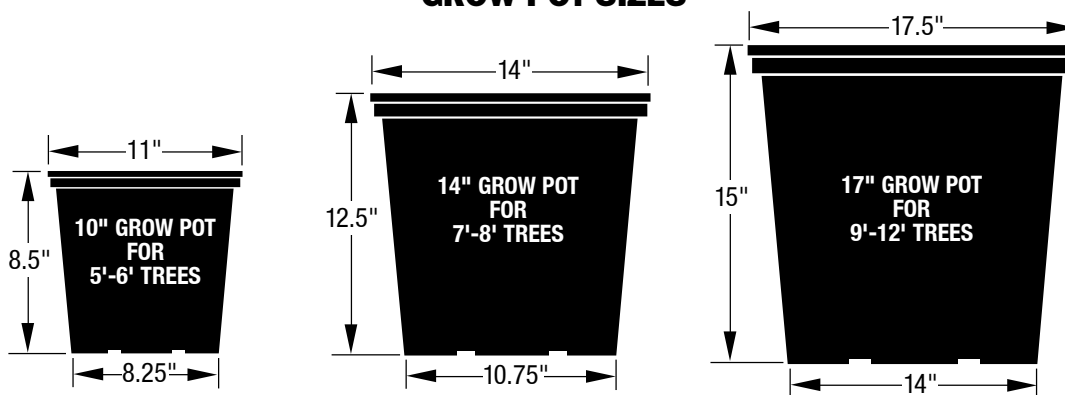

MAPLE

MAPLE Available Autumn-colored or Green foliage.

PRODUCT #	HEIGHT	SPREAD	GROW POT SIZE	# TRUNKS	APPX. WEIGHT	IFR AVAILABLE**
91-088106 Autumn	6'	3'	10"	1	15 LBS	NO
91-088107 Autumn	7'	4'	14"	1	20 LBS	NO
91-088108 Autumn	8'	5'	14"	2	25 LBS	NO
91-088110 Autumn	10'	6'	17"	2	70 LBS	NO
91-088112 Autumn	12'	7'	17"	2	80 LBS	NO
91-088206 Green	6'	3'	10"	1	15 LBS	YES
91-088207 Green	7'	4'	14"	1	20 LBS	YES
91-088208 Green	8'	5'	14"	2	25 LBS	YES
91-088210 Green	10'	6'	17"	2	70 LBS	YES
91-088212 Green	12'	7'	17"	2	80 LBS	YES

Call for a custom quote on Maple trees over 12 ft. Available from 6'–35' tall.

**** IFR (Inherent Fire Retardant) foliage option increases price of tree. See price list.**

**** Silk foliages which do not come with an IFR (Inherent Fire Retardant) option can be dipped in a fire retardant chemical. Our dipped fire retardant application will meet the NFPA 701 fire retardancy standards. Performing this process on the silk foliage adds an additional 30% to the cost of the tree.**

GROW POT SIZES

Tree Height is measured from the floor to the top of the tree.

Overall spread is generally one-half the height.

Optional steel base plates available for all trees at an additional cost. Call for details.

DESCRIPTION:

Our Maple Trees have incredibly realistic foliage and are constructed on actual maple trunks. They have a full canopy and are available in two foliage options—green and autumn. Available in sizes 6'–35' tall.