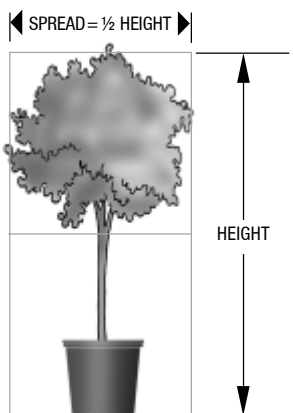

MAPLE

MAPLE Available Autumn-colored or Green foliage.

PRODUCT #	HEIGHT	SPREAD	GROW POT SIZE	# TRUNKS	APPX. WEIGHT	IFR AVAILABLE**
91-088106 Autumn	6'	3'	10"	1	15 LBS	NO
91-088107 Autumn	7'	4'	14"	1	20 LBS	NO
91-088108 Autumn	8'	5'	14"	2	25 LBS	NO
91-088110 Autumn	10'	6'	17"	2	70 LBS	NO
91-088112 Autumn	12'	7'	17"	2	80 LBS	NO
91-088206 Green	6'	3'	10"	1	15 LBS	YES
91-088207 Green	7'	4'	14"	1	20 LBS	YES
91-088208 Green	8'	5'	14"	2	25 LBS	YES
91-088210 Green	10'	6'	17"	2	70 LBS	YES
91-088212 Green	12'	7'	17"	2	80 LBS	YES

Call for a custom quote on Maple trees over 12 ft. Available from 6'–35' tall.

**** IFR (Inherent Fire Retardant) foliage option increases price of tree. See price list.**

**** Silk foliages which do not come with an IFR (Inherent Fire Retardant) option can be dipped in a fire retardant chemical. Our dipped fire retardant application will meet the NFPA 701 fire retardancy standards. Performing this process on the silk foliage adds an additional 30% to the cost of the tree.**

GROW POT SIZES

Tree Height is measured from the floor to the top of the tree.

Overall spread is generally one-half the height.

Optional steel base plates available for all trees at an additional cost. Call for details.

DESCRIPTION:

Our Maple Trees have incredibly realistic foliage and are constructed on actual maple trunks. They have a full canopy and are available in two foliage options—green and autumn. Available in sizes 6'–35' tall.