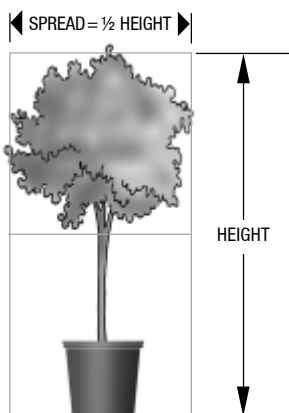

WEeping OAK

WEeping OAK

PRODUCT #	HEIGHT	SPREAD	GROW POT SIZE	# TRUNKS	APPX. WEIGHT	IFR AVAILABLE**
91-123306	6'	3'	10"	1	10 LBS	NO
91-123306-2 Deluxe*	6'	3½'	14"	2	15 LBS	NO
91-123307	7'	3'	14"	1	15 LBS	NO
91-123307-2 Deluxe*	7'	4'	14"	2	20 LBS	NO
91-123308	8'	4'	14"	1	20 LBS	NO
91-123308-2 Deluxe*	8'	5'	14"	2	25 LBS	NO
91-123310	10'	5'	17"	2	70 LBS	NO
91-123310-2 Deluxe*	10'	6'	17"	3	75 LBS	NO
91-123312	12'	6'	17"	2	75 LBS	NO
91-123312-2 Deluxe*	12'	7'	17"	3	80 LBS	NO

Call for a custom quote on Weeping Oak trees over 12 ft. Available from 6'–35' tall.

* **“Deluxe” denotes appx. 15%–20% more foliage, and additional trunks.**

** Silk foliages which do not come with an IFR (Inherent Fire Retardant) option can be dipped in a fire retardant chemical. Our dipped fire retardant application will meet the NFPA 701 fire retardancy standards. Performing this process on the silk foliage adds an additional 30% to the cost of the tree.

GROW POT SIZES

Tree Height is measured from the floor to the top of the tree.

Overall spread is generally one-half the height.

Optional steel base plates available for all trees at an additional cost. Call for details.

DESCRIPTION:

Our Weeping Oak offers a lacy, more delicate foliage, giving the tree a wispy look whether on exotic curved trunks or the more traditional straight trunks. This can be decided when you custom order your tree. They can be made in sizes from 6' to 35' tall.