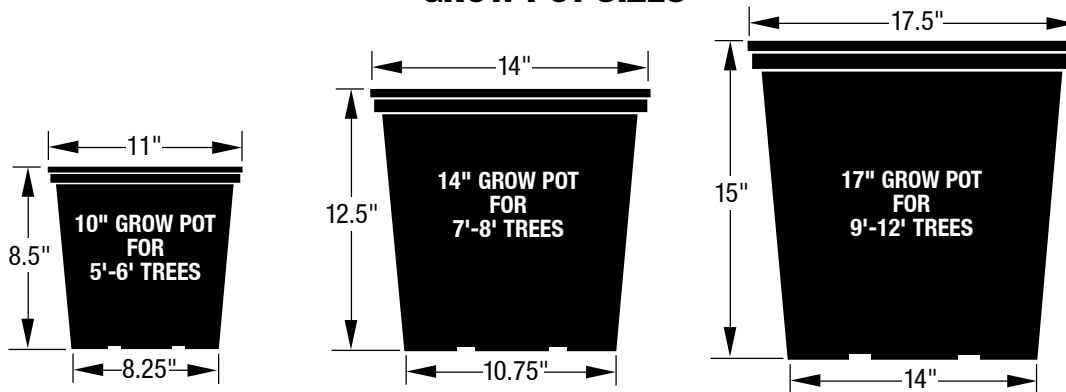

WEeping OAK

WEeping OAK

PRODUCT #	HEIGHT	SPREAD	GROW POT SIZE	# TRUNKS	APPX. WEIGHT	IFR AVAILABLE**
91-123306	6'	3'	10"	1	10 LBS	NO
91-123306-2 Deluxe*	6'	3½'	14"	2	15 LBS	NO
91-123307	7'	3'	14"	1	15 LBS	NO
91-123307-2 Deluxe*	7'	4'	14"	2	20 LBS	NO
91-123308	8'	4'	14"	1	20 LBS	NO
91-123308-2 Deluxe*	8'	5'	14"	2	25 LBS	NO
91-123310	10'	5'	17"	2	70 LBS	NO
91-123310-2 Deluxe*	10'	6'	17"	3	75 LBS	NO
91-123312	12'	6'	17"	2	75 LBS	NO
91-123312-2 Deluxe*	12'	7'	17"	3	80 LBS	NO

Call for a custom quote on Weeping Oak trees over 12 ft. Available from 6'–35' tall.

* **“Deluxe” denotes appx. 15%–20% more foliage, and additional trunks.**

** Silk foliages which do not come with an IFR (Inherent Fire Retardant) option can be dipped in a fire retardant chemical. Our dipped fire retardant application will meet the NFPA 701 fire retardancy standards. Performing this process on the silk foliage adds an additional 30% to the cost of the tree.

GROW POT SIZES

Tree Height is measured from the floor to the top of the tree.

Overall spread is generally one-half the height.

Optional steel base plates available for all trees at an additional cost. Call for details.

DESCRIPTION:

Our Weeping Oak offers a lacy, more delicate foliage, giving the tree a wispy look whether on exotic curved trunks or the more traditional straight trunks. This can be decided when you custom order your tree. They can be made in sizes from 6' to 35' tall.